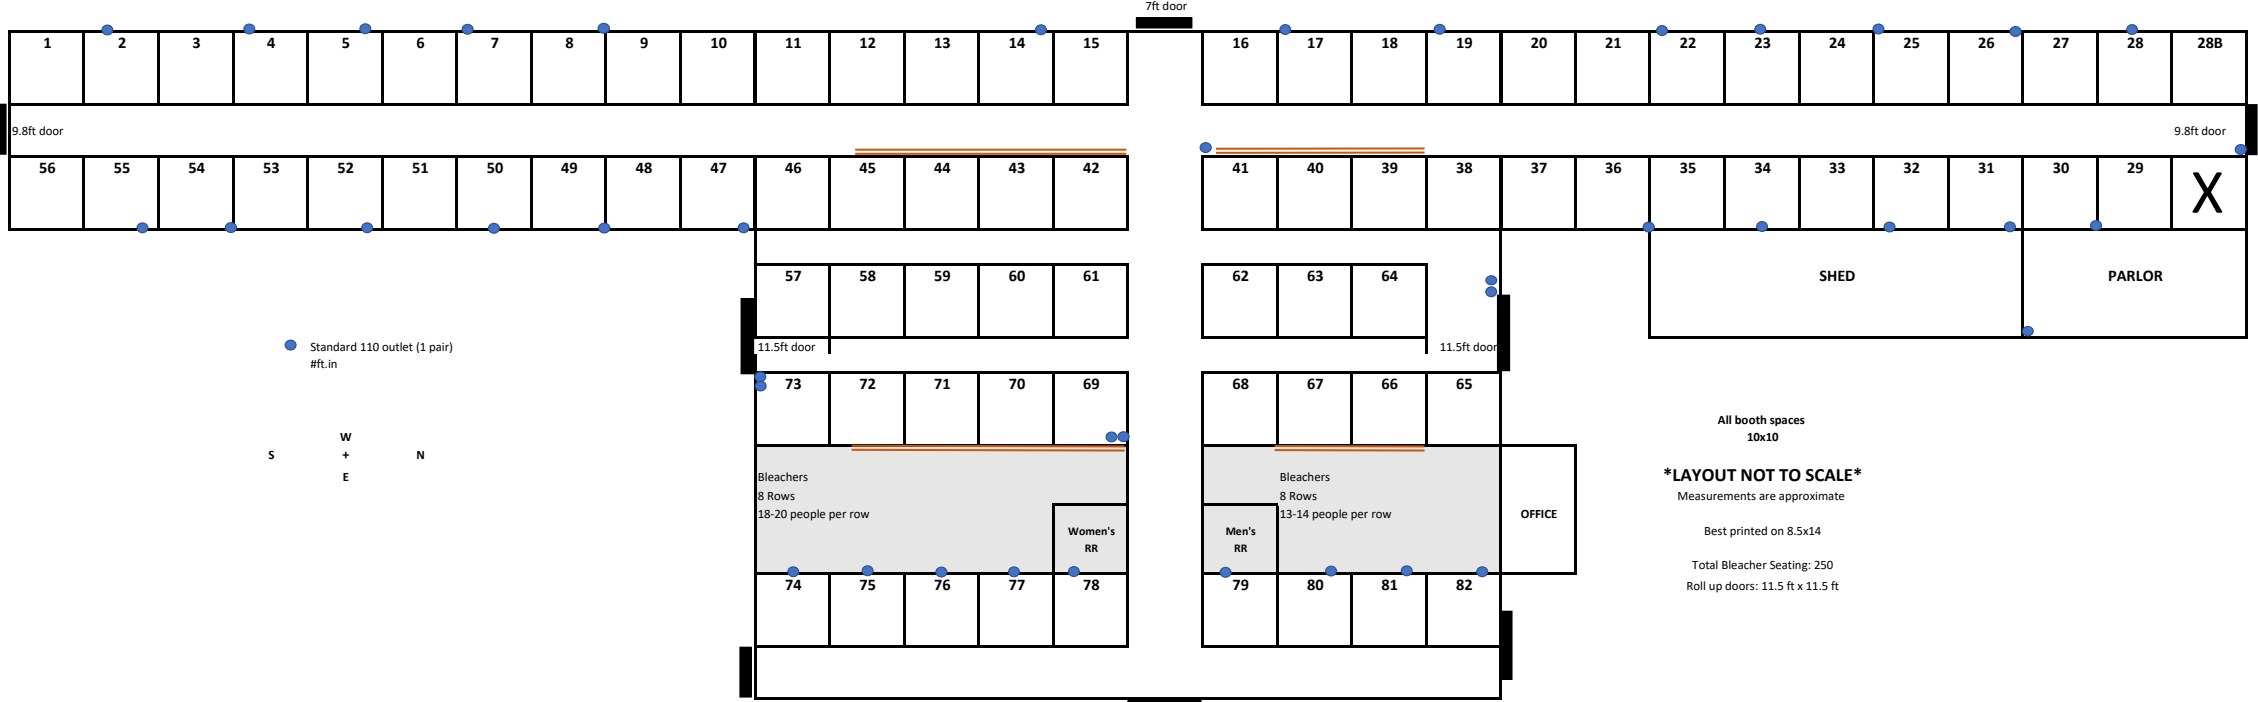

# PAVILION

All booth spaces  
10x10

**\*LAYOUT NOT TO SCALE\***  
Measurements are approximate

Best printed on 8.5x14

Total Bleacher Seating: 250  
Roll up doors: 11.5 ft x 11.5 ft